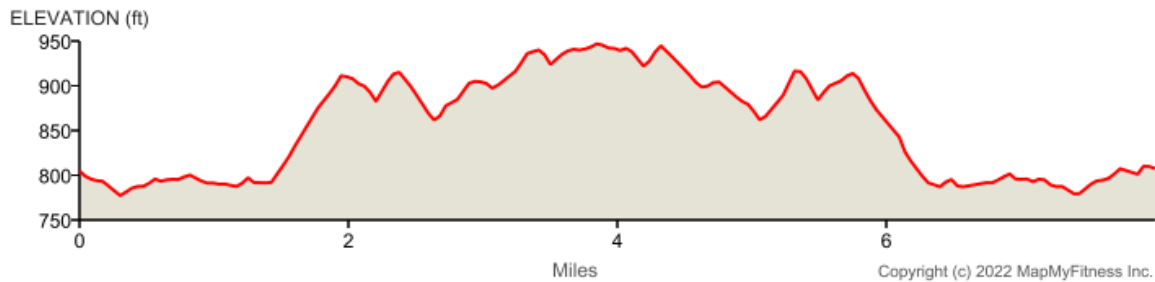

Week 8 - Radisson to Gazelle 3.26

Distance: 8.00 mi

Elevation Gain: 312 ft

Elevation Max: 948 ft

Notes

0.00 mi Head north on N Rose St toward W Water St

0.17 mi	Head west on W Kalamazoo Ave toward N Church StDestination will be on the right
0.42 mi	Head west on W Kalamazoo Ave toward N Westnedge Ave
0.43 mi	Turn right onto N Westnedge Ave
0.46 mi	Turn left onto Kalamazoo River Valley Trail
0.47 mi	Head west on Kalamazoo River Valley Trail toward Greenwich PlDestination will be on the right
1.04 mi	Head northwest on Kalamazoo River Valley Trail toward Staples AveDestination will be on the right
1.42 mi	Head northwest on Kalamazoo River Valley Trail toward Douglas Ave
1.56 mi	Turn left onto Ravine Rd
2.33 mi	Slight left onto Kalamazoo River Valley Trail
2.65 mi	Head west on Kalamazoo River Valley Trail toward Nichols RdDestination will be on the right
3.13 mi	Head northwest on Kalamazoo River Valley Trail toward Squires Dr
3.86 mi	Head southeast on Kalamazoo River Valley Trail toward Squires Dr
4.58 mi	Head southeast on Kalamazoo River Valley Trail toward Nichols Rd
5.07 mi	Head east on Kalamazoo River Valley Trail toward Ravine Rd
5.39 mi	Slight right onto Ravine Rd
6.16 mi	Turn right onto Kalamazoo River Valley Trail
6.29 mi	Head southeast on Kalamazoo River Valley Trail toward W Paterson St
6.68 mi	Head southeast on Kalamazoo River Valley Trail toward Woodward Ave
7.25 mi	Head east on Kalamazoo River Valley Trail toward N Westnedge Ave
7.26 mi	Turn right onto N Westnedge Ave
7.29 mi	Turn left onto W Kalamazoo AveDestination will be on the left
7.30 mi	Head east on W Kalamazoo Ave toward I-94BL WDestination will be on the right
7.54 mi	Head south on N Rose St toward Eleanor StDestination will be on the right
7.73 mi	Head south on N Rose St toward W Michigan Ave
7.86 mi	Head south on S Rose St toward W South St
7.87 mi	Turn left onto W South St
7.93 mi	Head east on W South St toward S Kalamazoo Mall
7.95 mi	Turn left onto S Kalamazoo Mall
7.99 mi	Destination
