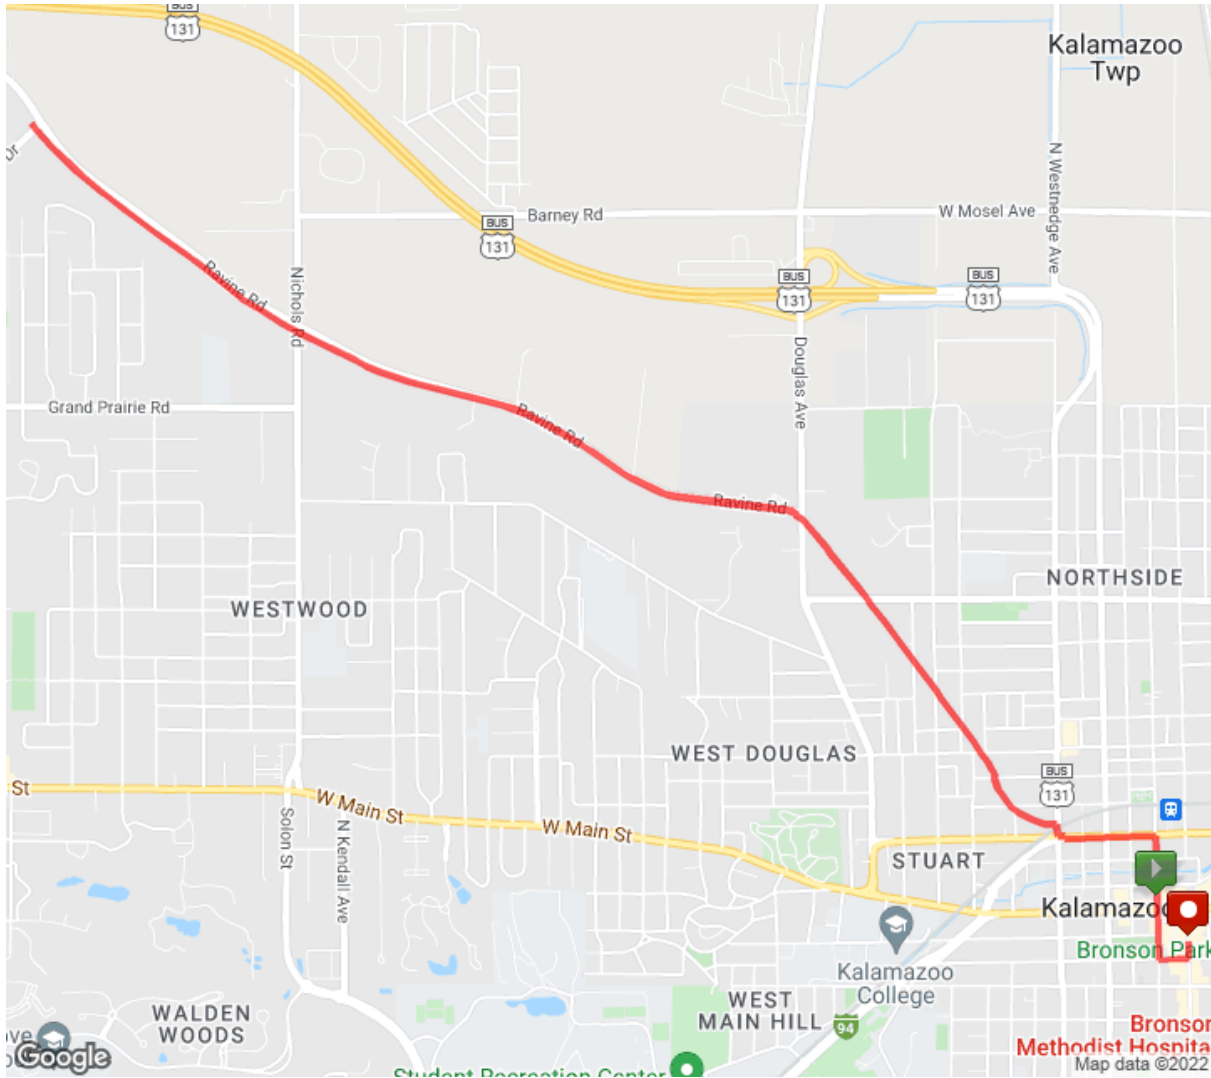

Week 8 - Radisson to Gazelle 3.26

Distance: 8.00 mi

Elevation Gain: 312 ft

Elevation Max: 948 ft

Notes

0.00 mi Head north on N Rose St toward W Water St

0.17 mi	Head west on W Kalamazoo Ave toward N Church StDestination will be on the right
0.42 mi	Head west on W Kalamazoo Ave toward N Westnedge Ave
0.43 mi	Turn right onto N Westnedge Ave
0.46 mi	Turn left onto Kalamazoo River Valley Trail
0.47 mi	Head west on Kalamazoo River Valley Trail toward Greenwich PlDestination will be on the right
1.04 mi	Head northwest on Kalamazoo River Valley Trail toward Staples AveDestination will be on the right
1.42 mi	Head northwest on Kalamazoo River Valley Trail toward Douglas Ave
1.56 mi	Turn left onto Ravine Rd
2.33 mi	Slight left onto Kalamazoo River Valley Trail
2.65 mi	Head west on Kalamazoo River Valley Trail toward Nichols RdDestination will be on the right
3.13 mi	Head northwest on Kalamazoo River Valley Trail toward Squires Dr
3.86 mi	Head southeast on Kalamazoo River Valley Trail toward Squires Dr
4.58 mi	Head southeast on Kalamazoo River Valley Trail toward Nichols Rd
5.07 mi	Head east on Kalamazoo River Valley Trail toward Ravine Rd
5.39 mi	Slight right onto Ravine Rd
6.16 mi	Turn right onto Kalamazoo River Valley Trail
6.29 mi	Head southeast on Kalamazoo River Valley Trail toward W Paterson St
6.68 mi	Head southeast on Kalamazoo River Valley Trail toward Woodward Ave
7.25 mi	Head east on Kalamazoo River Valley Trail toward N Westnedge Ave
7.26 mi	Turn right onto N Westnedge Ave
7.29 mi	Turn left onto W Kalamazoo AveDestination will be on the left
7.30 mi	Head east on W Kalamazoo Ave toward I-94BL WDestination will be on the right
7.54 mi	Head south on N Rose St toward Eleanor StDestination will be on the right
7.73 mi	Head south on N Rose St toward W Michigan Ave
7.86 mi	Head south on S Rose St toward W South St
7.87 mi	Turn left onto W South St
7.93 mi	Head east on W South St toward S Kalamazoo Mall
7.95 mi	Turn left onto S Kalamazoo Mall
7.99 mi	Destination
