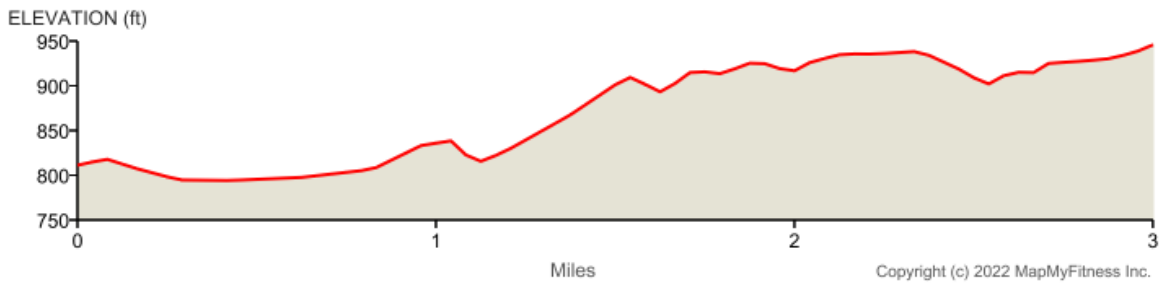

Week 3 - Radisson to Gazelle

Distance: 3.00 mi

Elevation Gain: 176 ft

Elevation Max: 946 ft

Notes

0.00 mi Head east on W Michigan Ave toward S Kalamazoo Mall Destination will be on the left

0.07 mi	Head east on W Michigan Ave toward S Kalamazoo Mall
0.08 mi	Turn right onto S Kalamazoo Mall
0.28 mi	Head west on W Lovell St toward S Rose StDestination will be on the right
0.43 mi	Head west on W Lovell St toward S Park St W
0.62 mi	Head west on W Lovell St toward Pearl StDestination will be on the left
0.82 mi	Head west on W Lovell St toward Davis StDestination will be on the right
1.17 mi	Head west on W Lovell St toward Eldred St
1.36 mi	Turn right onto Monroe St
1.52 mi	Head north on Monroe St toward Henderson Dr
1.60 mi	Turn right onto Grand AveDestination will be on the right
1.61 mi	Head west on Grand Ave toward Monroe St
1.80 mi	Turn right onto Prairie Ave
1.81 mi	Turn left onto Grove StDestination will be on the right
1.97 mi	Head west on Grove St toward N Berkley St
1.98 mi	Turn right onto N Berkley St
2.34 mi	Head north on N Berkley St toward W North St
2.51 mi	Continue onto Hillsdale Ave
2.70 mi	Turn rightDestination will be on the left
2.71 mi	Head south toward Hillsdale Ave
2.71 mi	Turn right onto Hillsdale Ave
2.99 mi	Destination