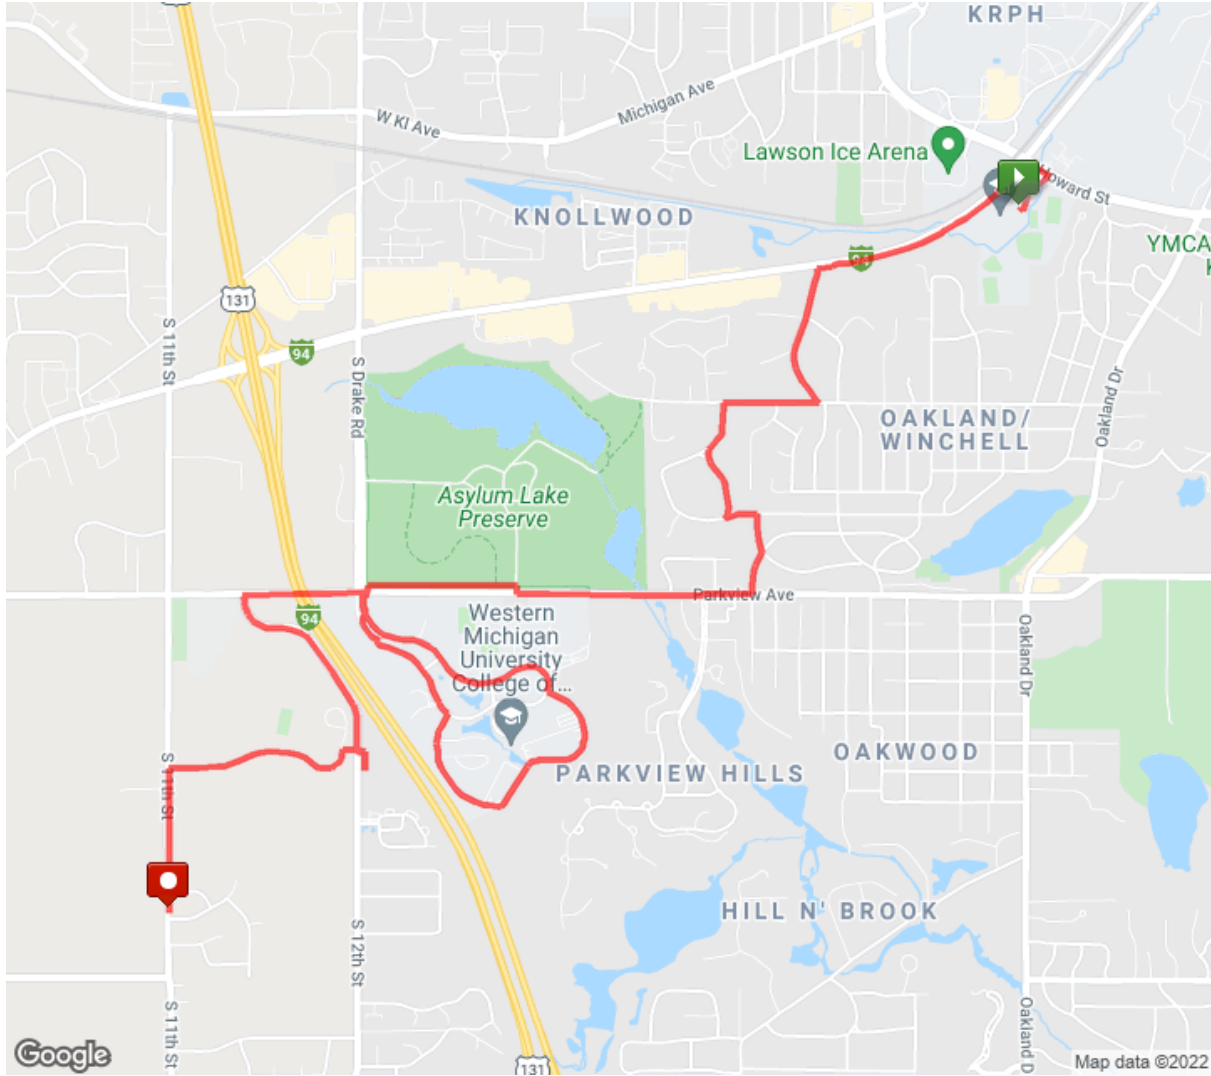

### Notes

0.00 mi Head northeast

<b>0.00 mi</b>	Turn right
<b>0.01 mi</b>	Turn leftDestination will be on the left
<b>0.13 mi</b>	Head northwest on Howard St
<b>0.19 mi</b>	Turn leftDestination will be on the right
<b>0.23 mi</b>	Head southwest
<b>0.59 mi</b>	Head west toward Rambling Rd
<b>0.83 mi</b>	Turn left onto Rambling RdDestination will be on the left
<b>1.06 mi</b>	Head south on Rambling Rd toward Winchell Ave
<b>1.21 mi</b>	Turn right onto Winchell AveDestination will be on the right
<b>1.45 mi</b>	Head west on Winchell Ave toward Parkwyn Dr
<b>1.46 mi</b>	Turn left onto Parkwyn Dr
<b>1.59 mi</b>	Turn left to stay on Parkwyn Dr
<b>1.78 mi</b>	Turn right onto Lorraine Ave
<b>1.79 mi</b>	Head northeast on Lorraine Ave toward Parkwyn Dr
<b>1.88 mi</b>	Turn right onto Brooklyn Blvd
<b>1.98 mi</b>	Turn right onto Wellington RdDestination will be on the left
<b>2.02 mi</b>	Head south on Wellington Rd toward Parkview Ave
<b>2.10 mi</b>	Turn right onto Parkview Ave
<b>2.29 mi</b>	Head west on Parkview Ave toward Tamsin Ave
<b>2.72 mi</b>	Turn right
<b>2.73 mi</b>	Head westDestination will be on the left
<b>3.13 mi</b>	Direct/offroad route segment
<b>3.13 mi</b>	Head south on Campus Dr toward Tech CirDestination will be on the right
<b>3.53 mi</b>	Head east on Campus Dr toward College CirDestination will be on the left
<b>3.71 mi</b>	Head southeast on Campus Dr toward Engineering Dr E
<b>3.78 mi</b>	Turn left onto Engineering Dr EDestination will be on the right
<b>3.83 mi</b>	Head southeast on Engineering Dr EDestination will be on the right
<b>4.27 mi</b>	Head west on Engineering Dr W
<b>4.61 mi</b>	Turn left onto Campus Dr
<b>4.61 mi</b>	Head northwest on Campus Dr
<b>4.88 mi</b>	Turn right
<b>4.89 mi</b>	Turn left