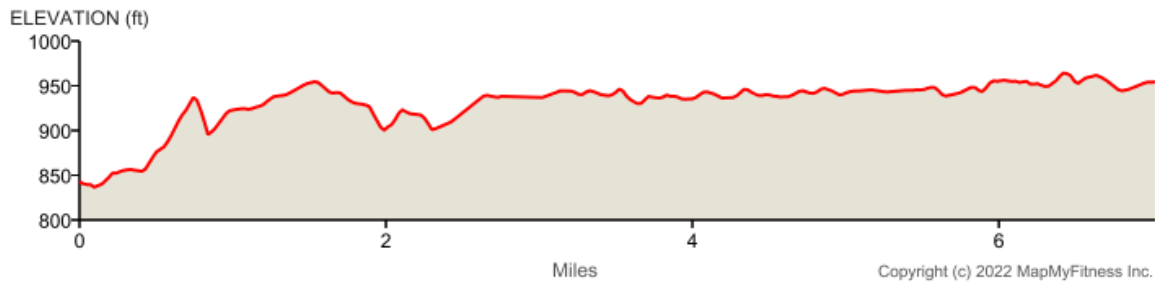

Week 12 - K Chrisitan

Distance: 7.01 mi

Elevation Gain: 195 ft

Elevation Max: 964 ft

Notes

0.00 mi Head northeast