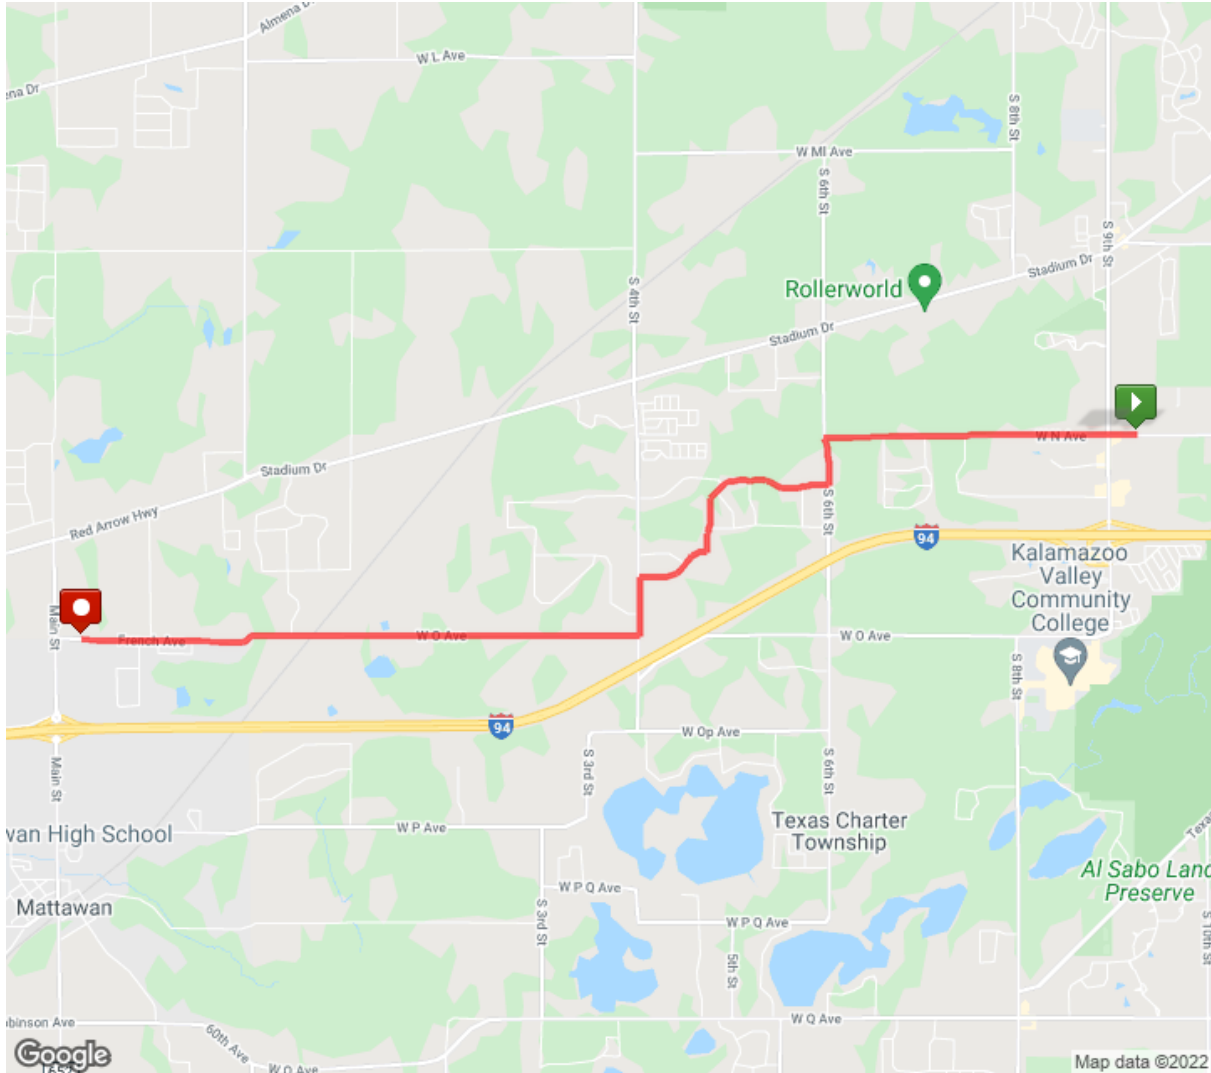

Week 11 - Wings West

Distance: 6.51 mi

Elevation Gain: 176 ft

Elevation Max: 1,030 ft

Notes

0.00 mi Head west on W N Ave toward S 9th St

1.08 mi	Head west on W N Ave toward Autumn Glen
1.64 mi	Turn left onto S 6th St
1.89 mi	Turn right onto Sierra Madre TrailDestination will be on the left
1.91 mi	Head west on Sierra Madre Trail toward Teton Trail
2.84 mi	Turn right onto Mountain Pine LnDestination will be on the left
3.23 mi	Head west on Mountain Pine Ln toward S 4th St
3.25 mi	Turn left onto S 4th St
3.55 mi	Turn right onto W O AveDestination will be on the left
4.19 mi	Head west on W O Ave toward S 1st St
5.61 mi	Continue onto French AveDestination will be on the right
5.77 mi	Head west on French Ave toward Rue Bon JourDestination will be on the left
6.49 mi	Destination