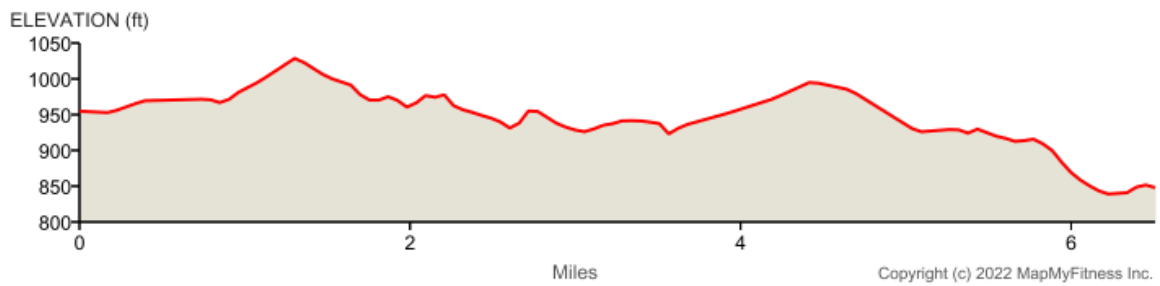

Week 11 - Wings West

Distance: 6.51 mi

Elevation Gain: 176 ft

Elevation Max: 1,030 ft

Notes

0.00 mi Head west on W N Ave toward S 9th St

1.08 mi	Head west on W N Ave toward Autumn Glen
1.64 mi	Turn left onto S 6th St
1.89 mi	Turn right onto Sierra Madre TrailDestination will be on the left
1.91 mi	Head west on Sierra Madre Trail toward Teton Trail
2.84 mi	Turn right onto Mountain Pine LnDestination will be on the left
3.23 mi	Head west on Mountain Pine Ln toward S 4th St
3.25 mi	Turn left onto S 4th St
3.55 mi	Turn right onto W O AveDestination will be on the left
4.19 mi	Head west on W O Ave toward S 1st St
5.61 mi	Continue onto French AveDestination will be on the right
5.77 mi	Head west on French Ave toward Rue Bon JourDestination will be on the left
6.49 mi	Destination