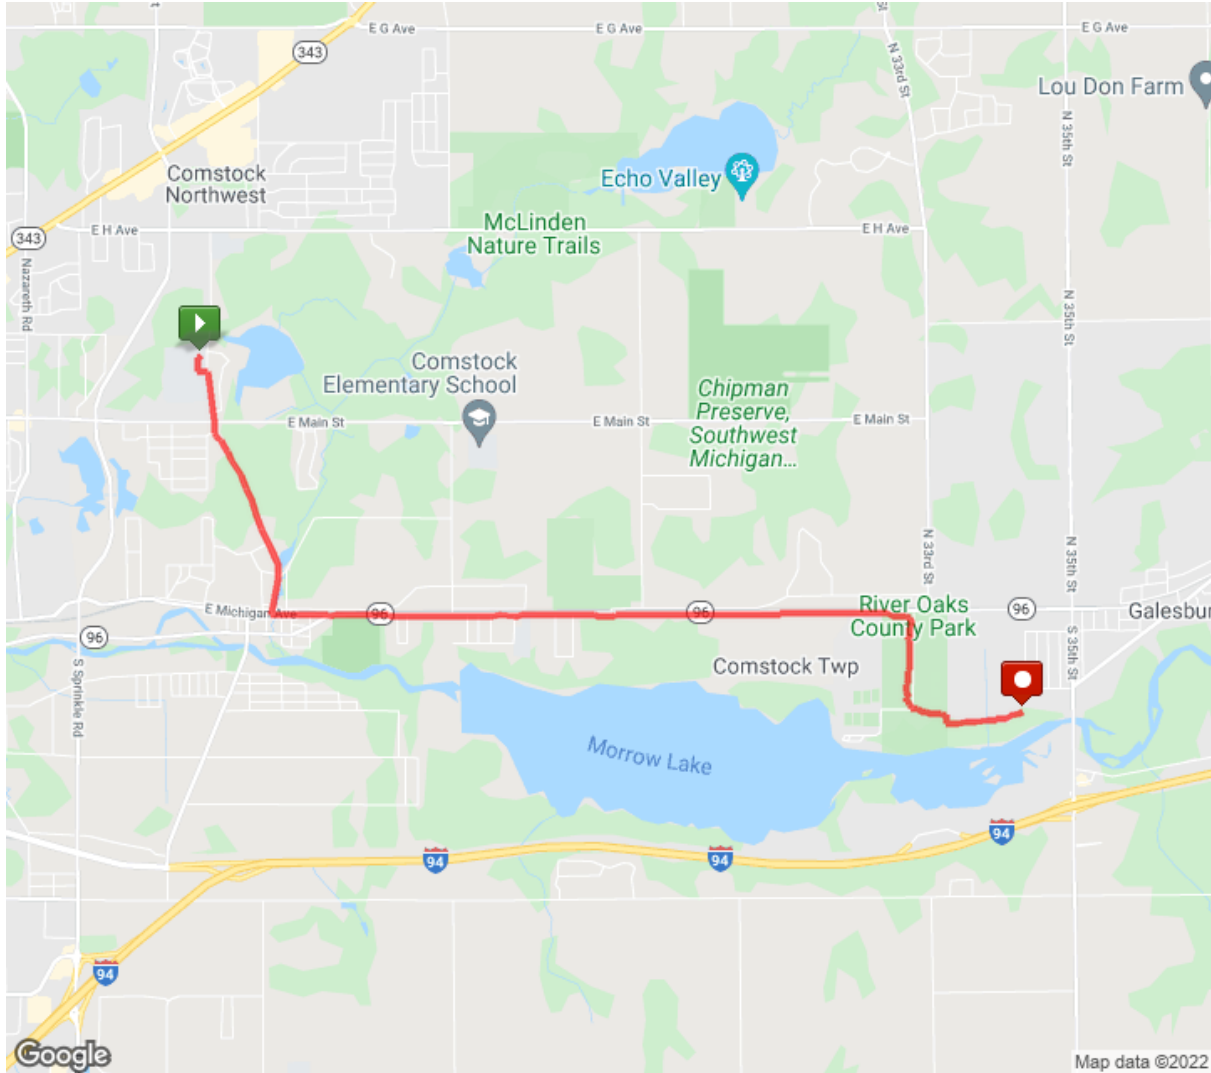

Week 10 - Comstock High School

Distance: 6.01 mi

Elevation Gain: 84 ft

Elevation Max: 884 ft

Notes

0.00 mi Head southwest

-
- 0.09 mi** Turn right
-
- 0.09 mi** Head east toward N 26th St
-
- 0.15 mi** Head south on N 26th St toward Sandy Cove DrDestination will be on the left
-
- 0.49 mi** Head southeast on N 26th St toward Dawes Ave
-
- 1.50 mi** Turn left onto E Michigan AveDestination will be on the right
-
- 1.51 mi** Head east on E Michigan Ave toward Brookview St
-
- 2.12 mi** Turn right onto Winterburn St
-
- 2.12 mi** Turn left onto Kalamazoo River Valley TrailDestination will be on the right
-
- 2.20 mi** Head east on Kalamazoo River Valley Trail toward Blalock StDestination will be on the right
-
- 3.25 mi** Head east on Kalamazoo River Valley Trail toward RosemontDestination will be on the right
-
- 4.07 mi** Head east on Kalamazoo River Valley TrailDestination will be on the left
-
- 4.78 mi** Head east on Kalamazoo River Valley Trail
-
- 5.06 mi** Head south on Kalamazoo River Valley Trail toward W Battle Creek StDestination will be on the left
-
- 5.45 mi** Head east on Kalamazoo River Valley Trail toward W Battle Creek St
-
- 5.98 mi** Head northeast on Kalamazoo River Valley Trail toward W Battle Creek St
-
- 6.00 mi** Destination
-