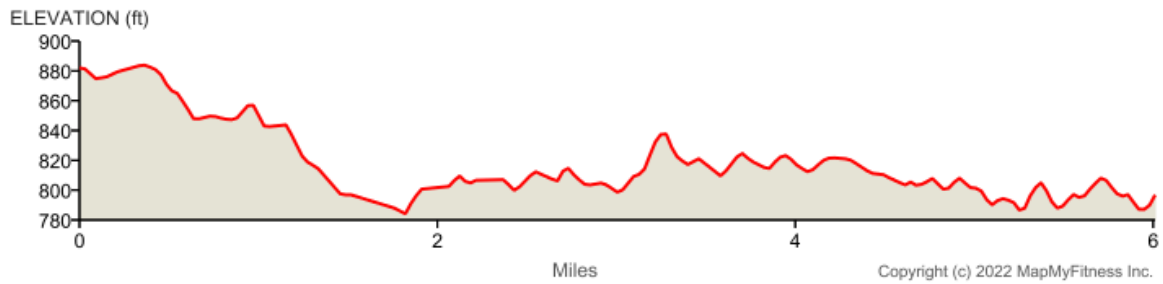

Week 10 - Comstock High School

Distance: 6.01 mi

Elevation Gain: 84 ft

Elevation Max: 884 ft

Notes

0.00 mi Head southwest

-
- 0.09 mi** Turn right
-
- 0.09 mi** Head east toward N 26th St
-
- 0.15 mi** Head south on N 26th St toward Sandy Cove DrDestination will be on the left
-
- 0.49 mi** Head southeast on N 26th St toward Dawes Ave
-
- 1.50 mi** Turn left onto E Michigan AveDestination will be on the right
-
- 1.51 mi** Head east on E Michigan Ave toward Brookview St
-
- 2.12 mi** Turn right onto Winterburn St
-
- 2.12 mi** Turn left onto Kalamazoo River Valley TrailDestination will be on the right
-
- 2.20 mi** Head east on Kalamazoo River Valley Trail toward Blalock StDestination will be on the right
-
- 3.25 mi** Head east on Kalamazoo River Valley Trail toward RosemontDestination will be on the right
-
- 4.07 mi** Head east on Kalamazoo River Valley TrailDestination will be on the left
-
- 4.78 mi** Head east on Kalamazoo River Valley Trail
-
- 5.06 mi** Head south on Kalamazoo River Valley Trail toward W Battle Creek StDestination will be on the left
-
- 5.45 mi** Head east on Kalamazoo River Valley Trail toward W Battle Creek St
-
- 5.98 mi** Head northeast on Kalamazoo River Valley Trail toward W Battle Creek St
-
- 6.00 mi** Destination
-