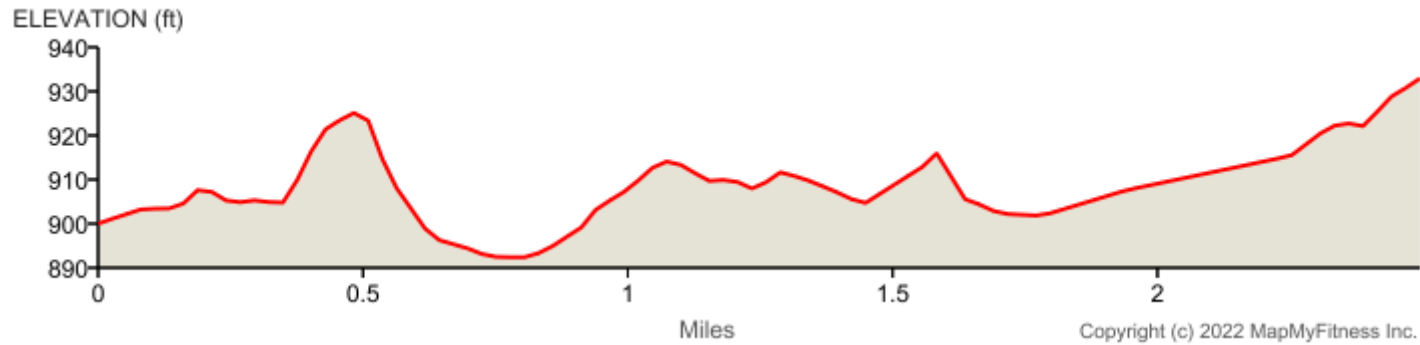

Week 1 - Portage Y

Distance: 2.50 mi

Elevation Gain: 63 ft

Elevation Max: 933 ft

Notes

0.00 mi	Head west on Old Centre Rd
0.00 mi	Head west on Old Centre Rd
0.08 mi	Head west on Old Centre Rd toward Cooley DrDestination will be on the left
0.23 mi	Head northwest on Old Centre Rd toward Heather Ridge Dr
0.43 mi	Head southwest on Old Centre Rd toward Moorsbridge Rd
0.44 mi	Turn right onto Moorsbridge RdDestination will be on the right
0.56 mi	Head northwest on Moorsbridge Rd toward Glenkerry Ct
0.77 mi	Head north on Moorsbridge Rd toward Blackmar Cir
0.99 mi	Head east on Moorsbridge Rd toward Kirkaldy Cir
1.29 mi	Head north on Moorsbridge Rd toward Churchill Ln
1.69 mi	Turn right onto Romence RdDestination will be on the right
1.69 mi	Head east on Romence Rd toward Rothbury St
1.78 mi	Turn left onto Rothbury StDestination will be on the right
2.25 mi	Head north on Rothbury St toward Tattersall Rd
2.49 mi	Turn right onto Kalarama AveDestination will be on the left
2.49 mi	Destination